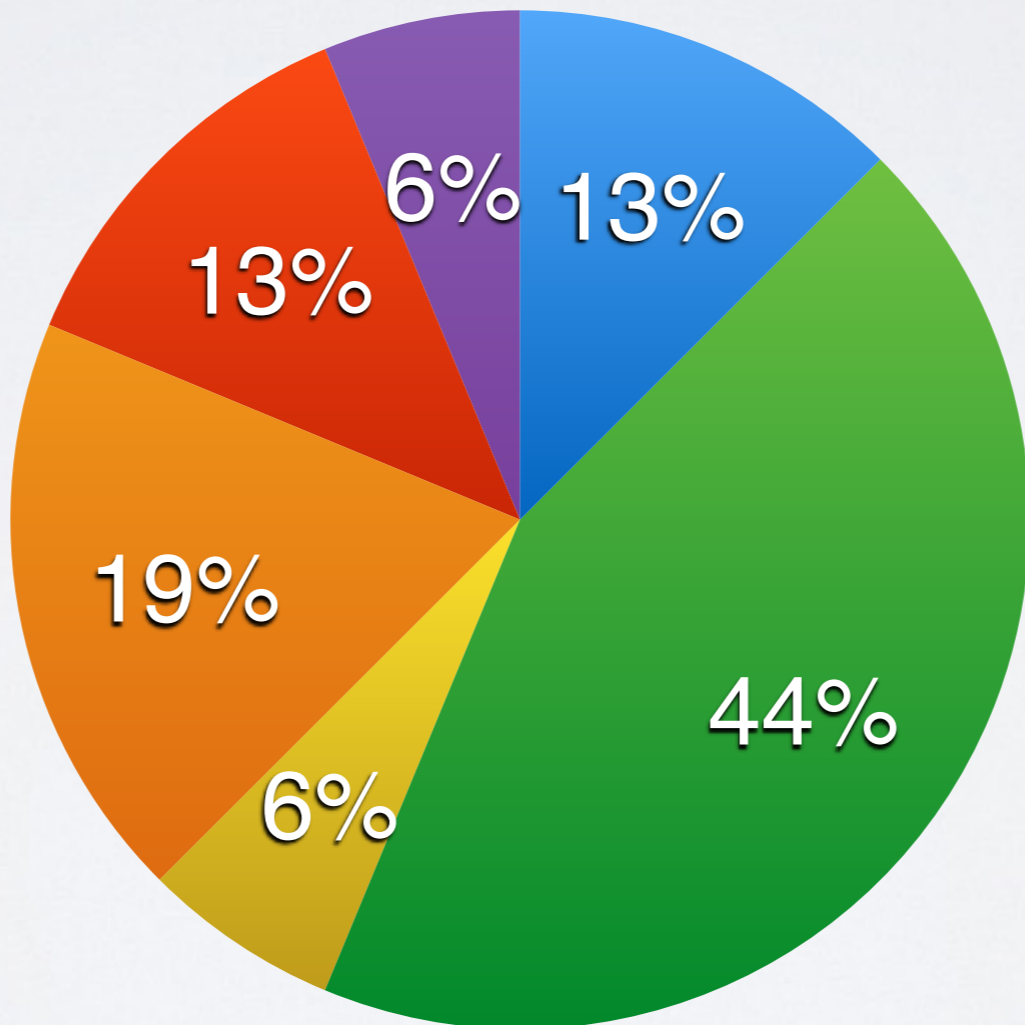

WOMEN'S DAY SURVEY ANALYSIS

Survey Group: Class of 2017 (11th graders) at the American
School of Dubai

BACKGROUND INFORMATION

- 80 students from the Class of 2017 at the American School of Dubai were requested to complete this survey
- Of them, 14 responded

GENDER RATIO

● Female

● Male

NATIONALITY / ETHNICITY

- Syria
- American
- Canada
- Other
- Pakistan
- Lebanon

RELIGIOUS AFFILIATION

DID YOU KNOW MARCH 8TH WAS INT. WOMEN'S DAY?

● Yes ● No