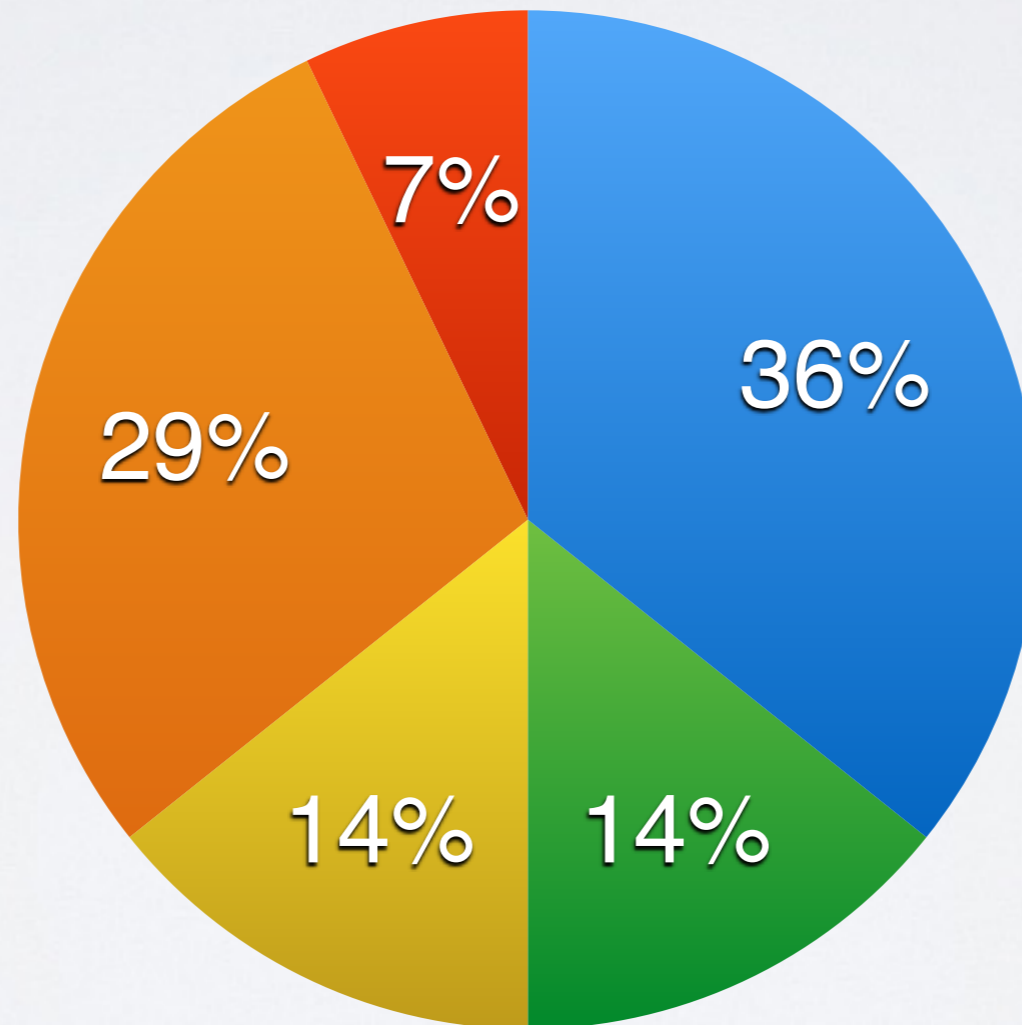

WOMEN'S DAY SURVEY ANALYSIS

Survey Group: Class of 2017 (11th graders) at the American
School of Dubai

BACKGROUND INFORMATION

- 80 students from the Class of 2017 at the American School of Dubai were requested to complete this survey
- Of them, 14 responded

GENDER RATIO

● Female

● Male

NATIONALITY / ETHNICITY

- Syria
- American
- Canada
- Other
- Pakistan
- Lebanon

RELIGIOUS AFFILIATION

DID YOU KNOW MARCH 8TH WAS INT. WOMEN'S DAY?

● Yes ● No